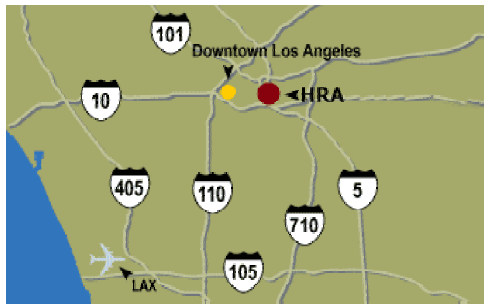

## HRA Driving Directions

### Driving east on I-10

Merge onto SR-110 [Pasadena Fwy] (North)	1.7 mi
Turn off onto Ramp - US-101 / I-5 / I-10 / Santa Ana / San Bernardino	0.5 mi
Continue (South-East) on US-101 [Santa Ana Fwy]	1.0 mi
Continue (East) on Ramp – Mission Rd	0.2 mi
Turn LEFT (North) onto N Mission Rd	0.9 mi
Turn RIGHT (South-East) onto Marengo St	0.2 mi
<b>Arrive 1640 Marengo St, Los Angeles, CA 90033</b>	

### Driving west on I-10

Turn off onto Ramp - I-10 / I-5 / Santa Monica Fwy West / Santa Ana Fwy South	0.8 mi
Turn RIGHT (North) onto N State St	0.2 mi
Turn LEFT (West) onto Marengo St	0.2 mi
<b>Arrive 1640 Marengo St, Los Angeles, CA 90033</b>	

### Driving south on I-5

Turn off onto Ramp - Mission Road	0.2 mi
Turn LEFT (North-East) onto N Mission Rd	0.1 mi
Turn RIGHT (South-East) onto Marengo St	0.2 mi
<b>Arrive 1640 Marengo St, Los Angeles, CA 90033</b>	